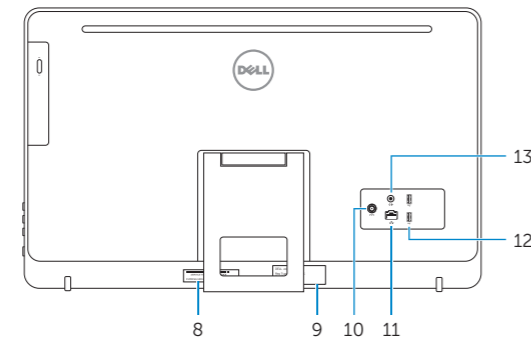

## Features

Fitur | Özellikler | Tính năng | الميزات

1. Microphone (on computers with touchscreen display only)
2. Microphone (on computers with non-touchscreen display only)
3. Camera-status light
4. Camera
5. Media-card reader
6. USB 3.0 ports (2)
7. Headset port
8. Service Tag label
9. Regulatory label
10. Power-adaptor port
11. Network port
12. USB 2.0 ports (2)
13. Audio-out port
14. Power button
15. Screen off/on button
16. Brightness control buttons (2)
17. Optical drive (optional)