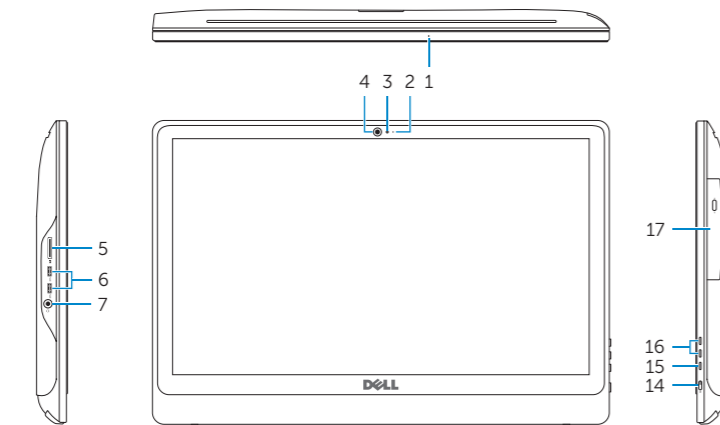

## Features

Fitur | Özellikler | Tính năng | الميزات

1. Microphone (on computers with touchscreen display only)
2. Microphone (on computers with non-touchscreen display only)
3. Camera-status light
4. Camera
5. Media-card reader
6. USB 3.0 ports (2)
7. Headset port
8. Service Tag label
9. Regulatory label
10. Power-adaptor port
11. Network port
12. USB 2.0 ports (2)
13. Audio-out port
14. Power button
15. Screen off/on button
16. Brightness control buttons (2)
17. Optical drive (optional)